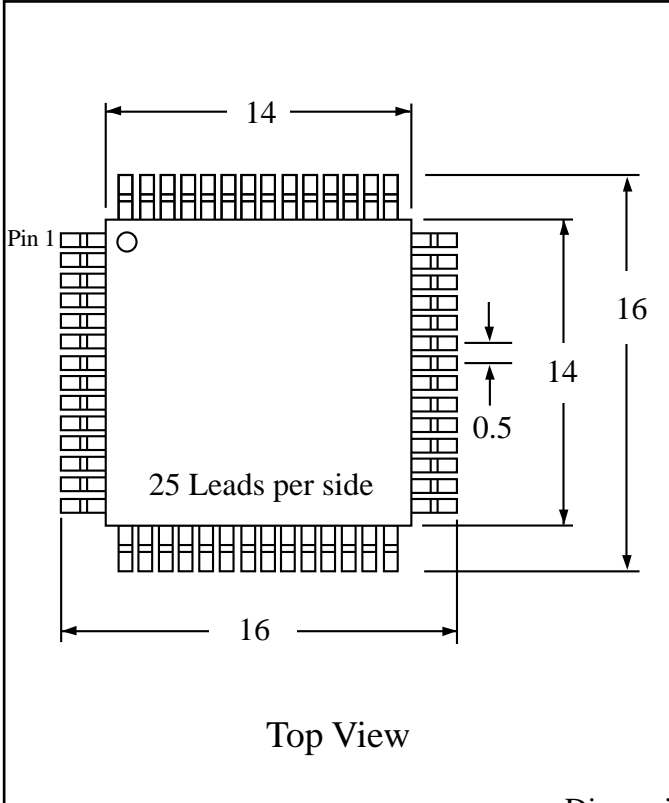

Part # **LQFP100T19.7-2.0**
 Leads **100** Pitch **0.5mm**
 Body Size **14mmSQ**

Dwg LQ100P5.pdf

TopLineTM

Tel 1-714-898-3830

info@toplinedummy.com

Dimensions = mm