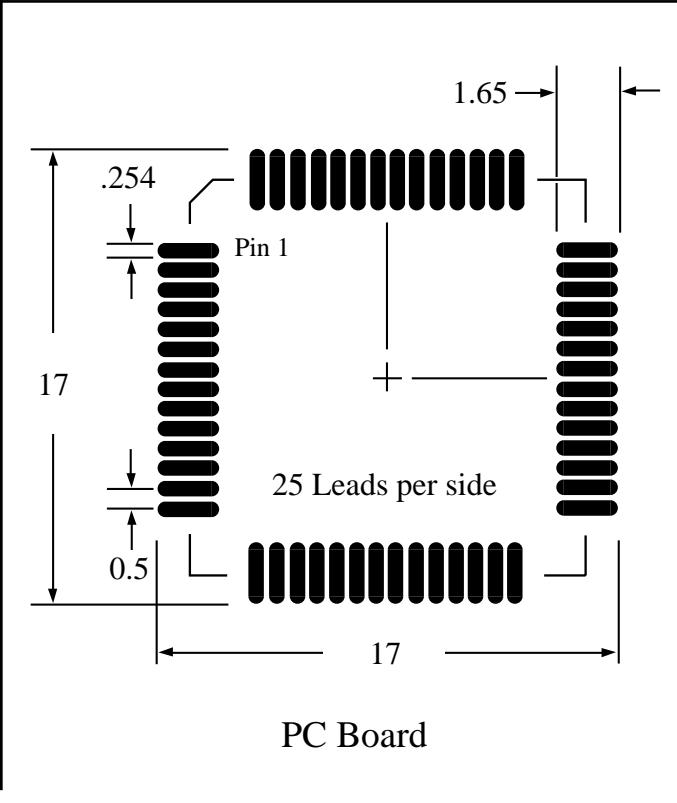

Part # **LQFP100T19.7-2.0**
 Leads **100** Pitch **0.5mm**
 Body Size **14mmSQ**

Dwg LQ100P5.pdf

TopLineTM

Tel 1-714-898-3830

info@toplinedummy.com

Dimensions = mm