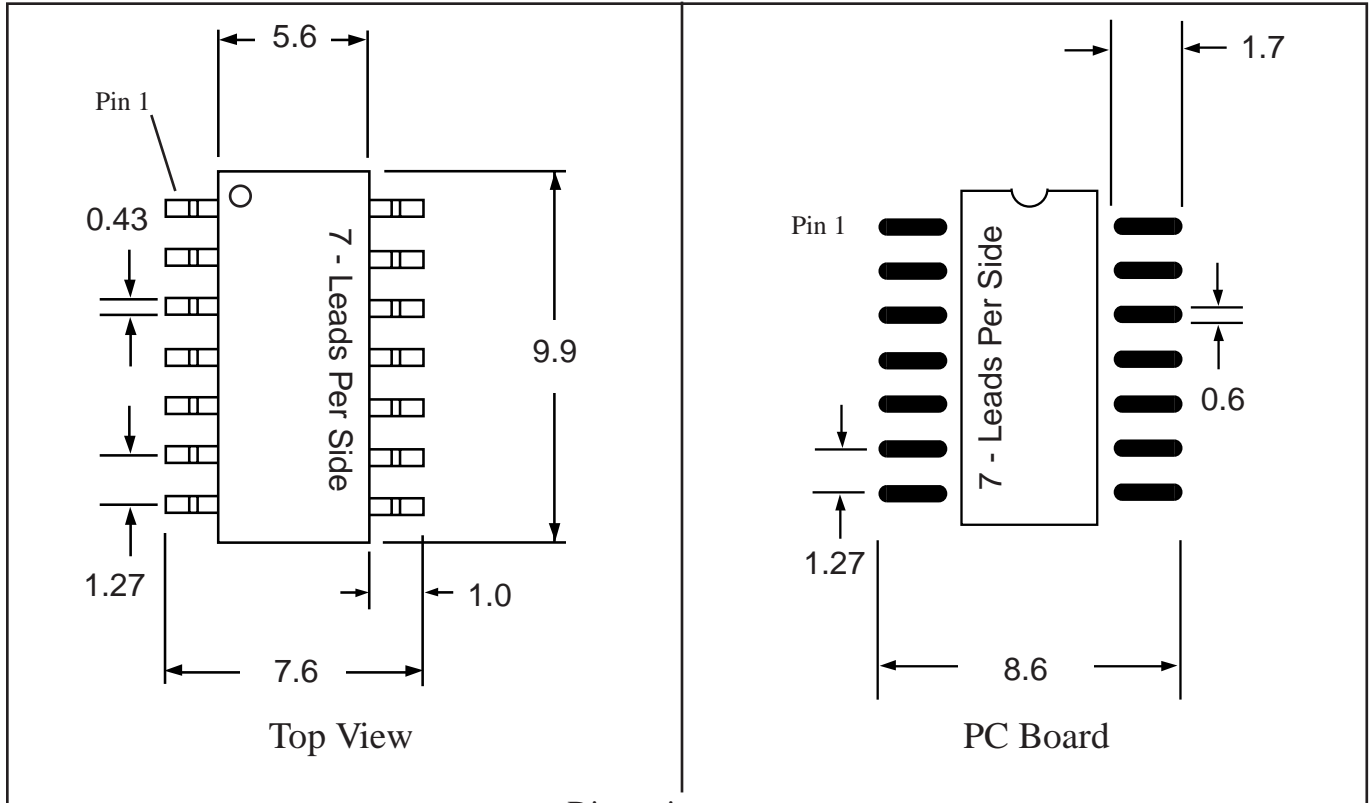

Part # **SOM14**

Leads **14** Pitch **1.27mm (.05")**

Body Size **220mil (5.6mm)**

TopLineTM

Tel 1-714-898-3830

info@topline.tv

Dimensions = mm