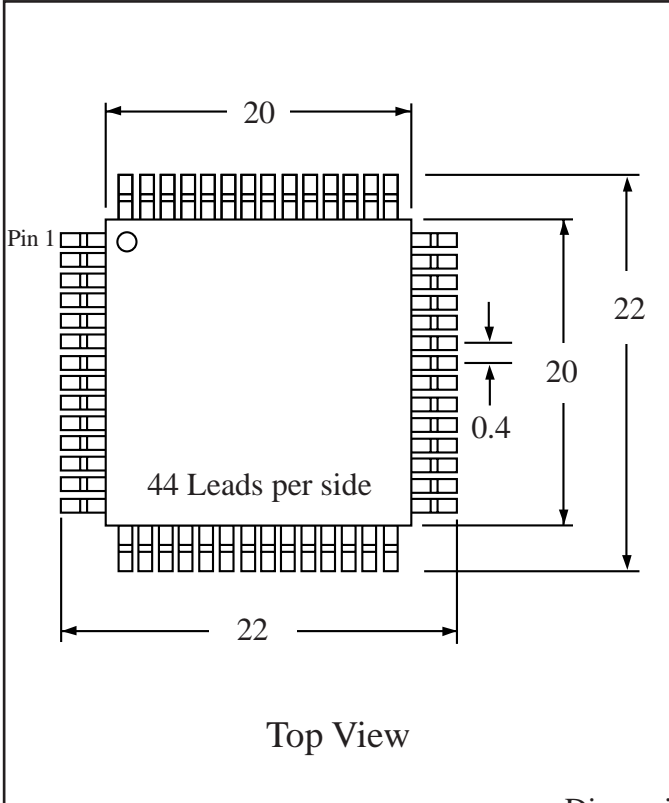

Part # **TQFP176T15.7-2.0**
 Leads **176** Pitch **0.4mm**
 Body Size **20mmSQ**

TopLine™
 Tel 1-714-898-3830
 info@topline.tv

Dimensions = mm