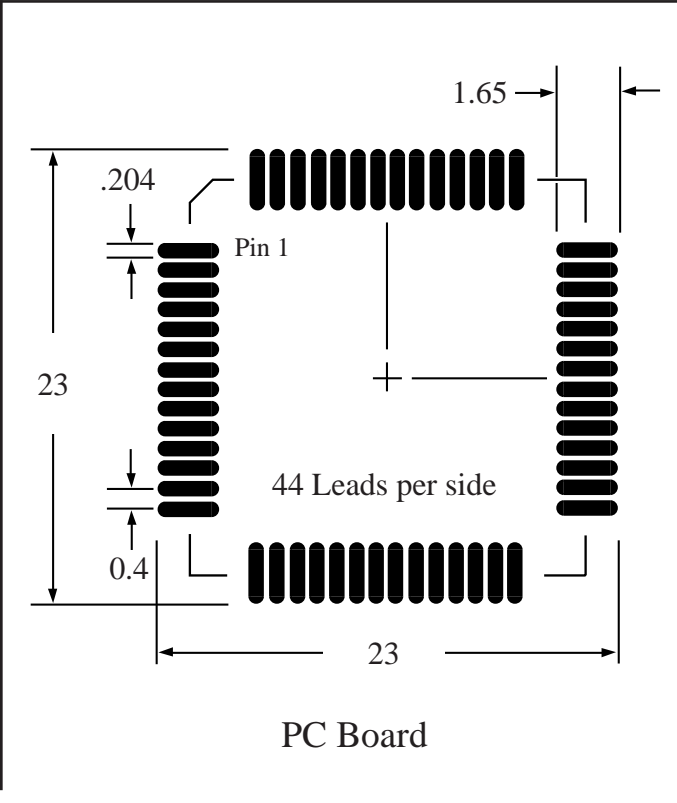

Part # **TQFP176T15.7-2.0**
 Leads **176** Pitch **0.4mm**
 Body Size **20mmSQ**

TopLine™
 Tel 1-714-898-3830
 info@topline.tv

Dimensions = mm